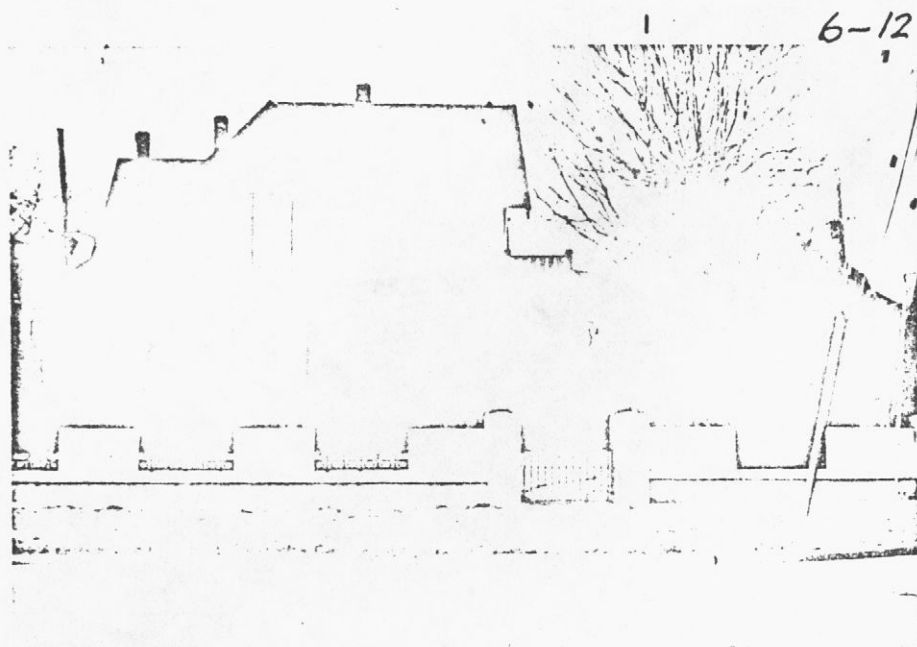

Name of Building: \_\_\_\_\_ Address: 1480 BEACH DRIVEDate of Construction: BEFORE 1910 Style: QUEEN ANNI.Architect(s): \_\_\_\_\_ Present zoning: S.F.D. - AOriginal owner: R.F. BLANDY ? Original use: HOUSEPresent owner: VICTORIA CITY CENTRE MOTELS Present use: HOUSE1480 BEACH DR.

Description of special features and

construction: TWO STOREYSWOOD FRAME CONSTRUCTION.STUCCO FACING - RECENT.H.C. - FAIRS.C. - FAIRV. & S. - GOOD

Source of information : \_\_\_\_\_

\*Historical significance such as occupation of the original owner, the work of the architect(s), historical events, etc. are to be written on the reverse side of this page.