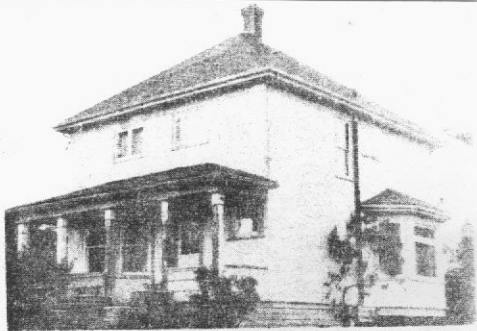

Samuelo FM

3841 Carey
This house used to be the Rowland's
servants' house. The house was built